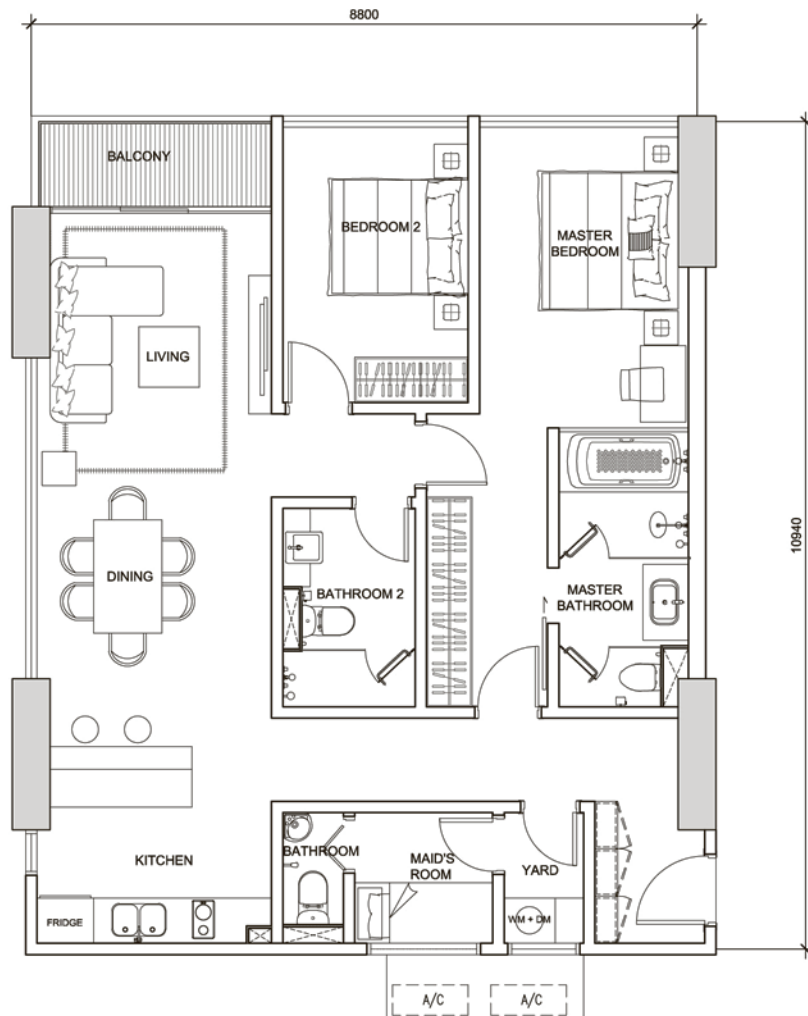

2 Bdrm

Type F (Maid + Yard)

99.21 sqm*

T1-05-08 to T1-15-08

T1-05-13A to T1-15-13A

T2-05-08 to T2-15-08

T2-05-13A to T2-15-13A

* Including A/C ledge, terrace or roof garden, whichever is applicable.
All plans subject to change. Not drawn to scale, for illustration purpose only