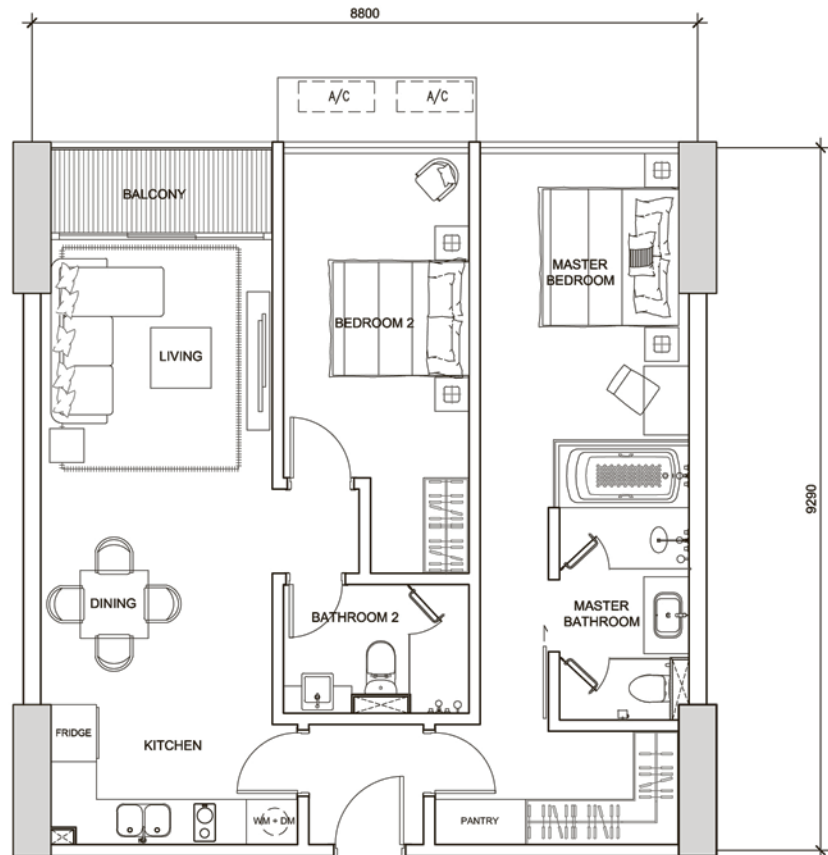

2 Bdrm

Type EA (Dual Key)

84.24 sqm*

T1-12-09 to T1-15-09

T1-12-10 to T1-15-10

T1-12-11 to T1-15-11

T1-12-12 to T1-15-12

T1-12-13 to T1-15-13

T2-12-09 to T2-15-09

T2-12-10 to T2-15-10

T2-12-11 to T2-15-11

T2-12-12 to T2-15-12

T2-12-13 to T2-15-13

* Including A/C ledge, terrace or roof garden, whichever is applicable.

All plans subject to change. Not drawn to scale, for illustration purpose only