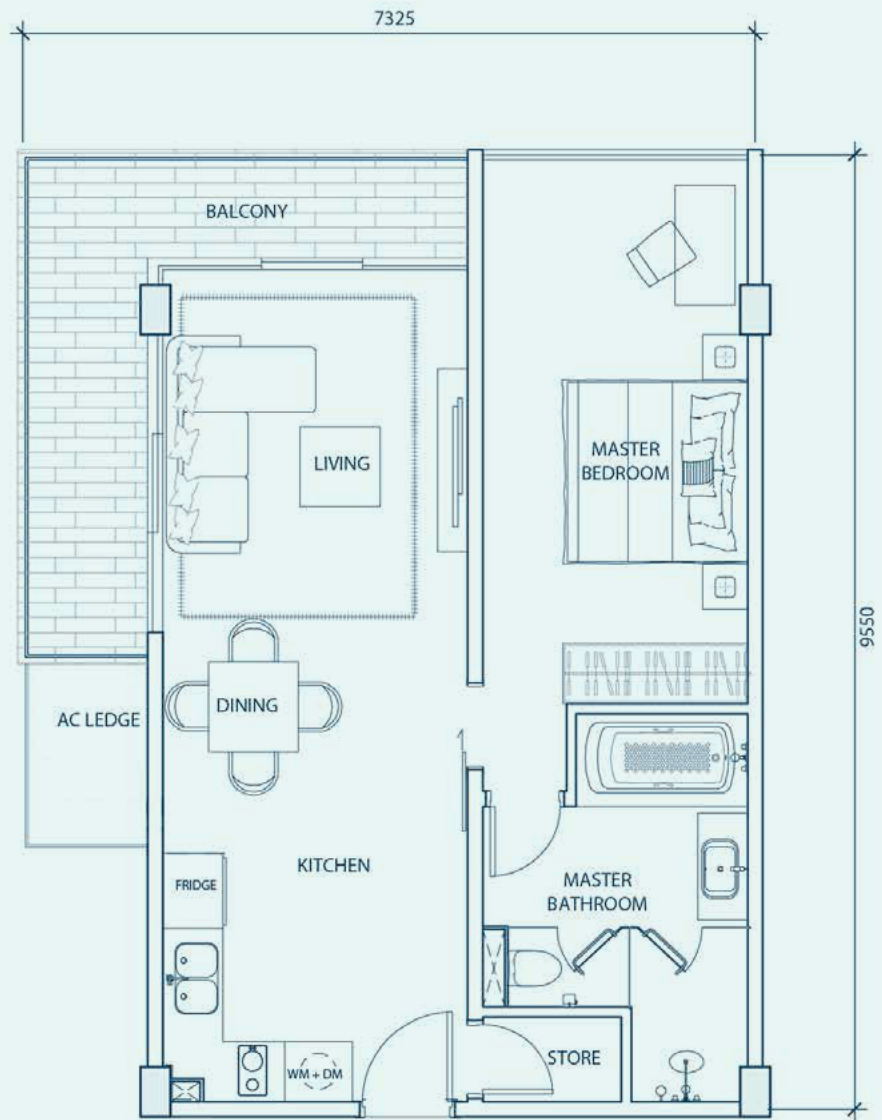

# Loft Type A

Level 2

Corner Unit

1 Bedroom

67m<sup>2</sup>

All plans subject to change. Not drawn to scale, for illustration purpose only.