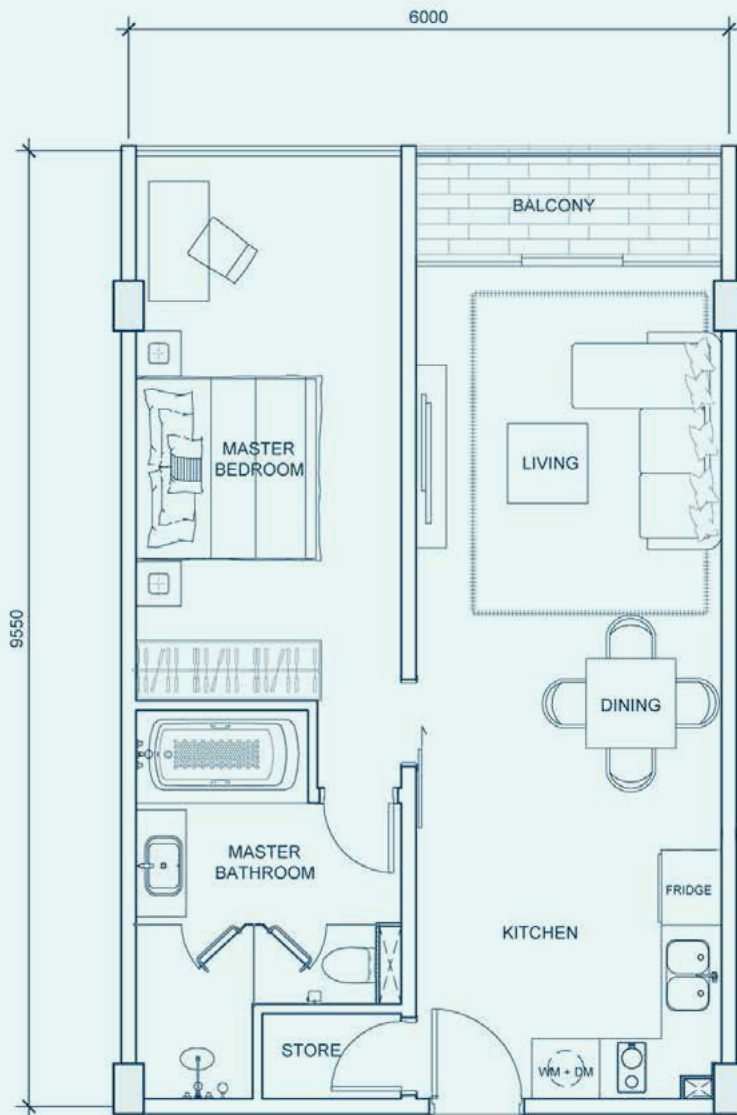

# Loft Type A

Level 2

Intermediate Unit

1 Bedroom

59 to 60m<sup>2</sup>

All plans subject to change. Not drawn to scale, for illustration purpose only.