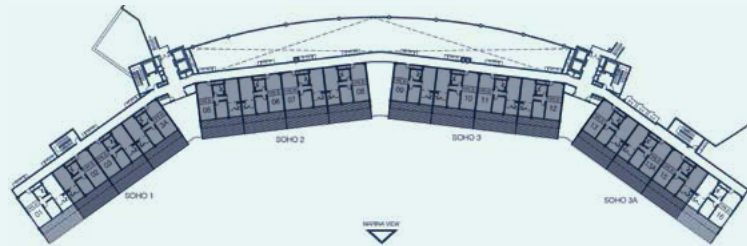

SOHO Type B1

Level 1

Intermediate Unit

2 Bedroom

109 to 110m²

Including A/C ledge, terrace or roof garden, which ever is applicable. All plans subject to change. Not drawn to scale, for illustration purpose only.

Mezzanine Level