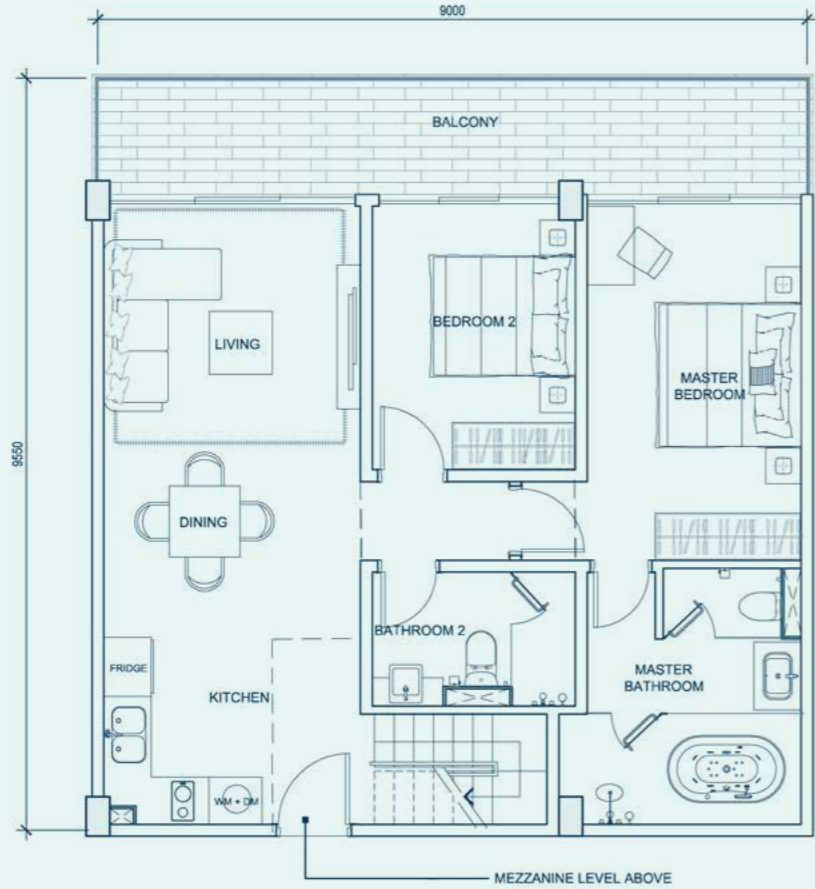

SOHO Type B2

Level 3
 Intermediate Unit
 2 Bedroom
 174m²

Mezzanine Level

Roof Garden

Including A/C ledge, terrace or roof garden, which ever is applicable.
 All plans subject to change. Not drawn to scale, for illustration purpose only.