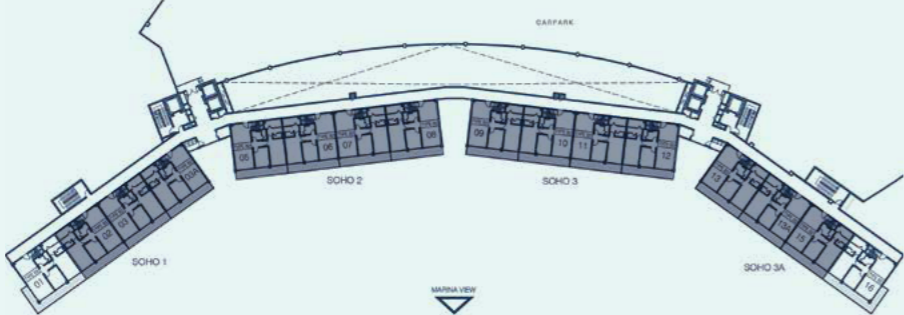

SOHO Type B2

Level 3
 Intermediate Unit
 2 Bedroom
 174m²

Mezzanine Level

Roof Garden

Including A/C ledge, terrace or roof garden, which ever is applicable.
 All plans subject to change. Not drawn to scale, for illustration purpose only.