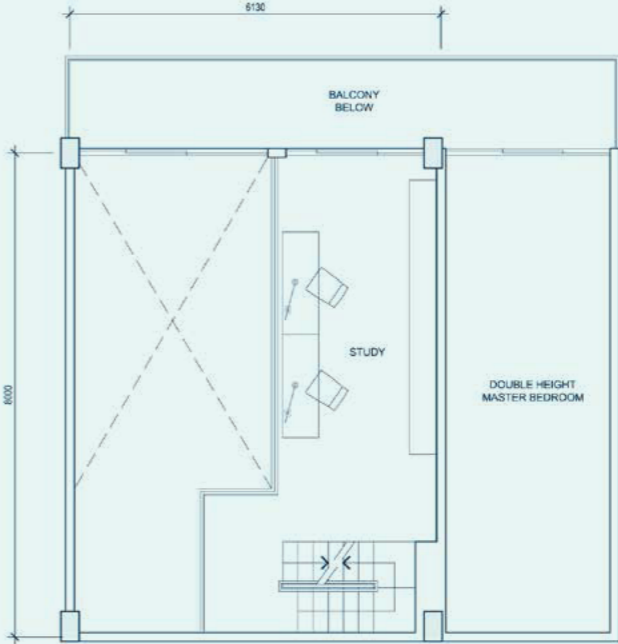

SOHO Type B2

Level 3
 Intermediate Unit
 2 Bedroom
 174m²

Mezzanine Level

Roof Garden

Including A/C ledge, terrace or roof garden, which ever is applicable.
 All plans subject to change. Not drawn to scale, for illustration purpose only.