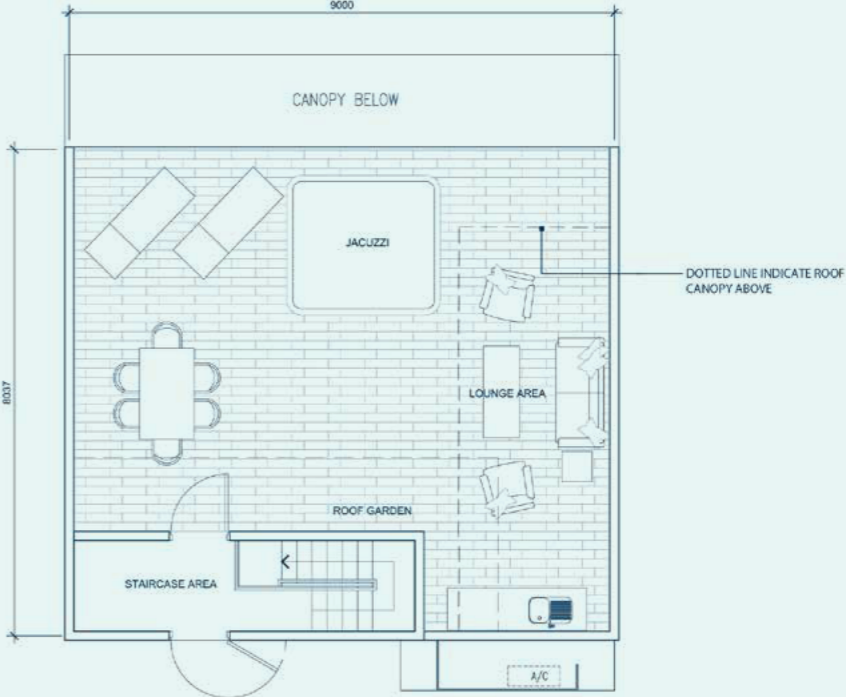

SOHO Type B2

Level 3
 Intermediate Unit
 2 Bedroom
 174m²

Mezzanine Level

Roof Garden

Including A/C ledge, terrace or roof garden, which ever is applicable.
 All plans subject to change. Not drawn to scale, for illustration purpose only.