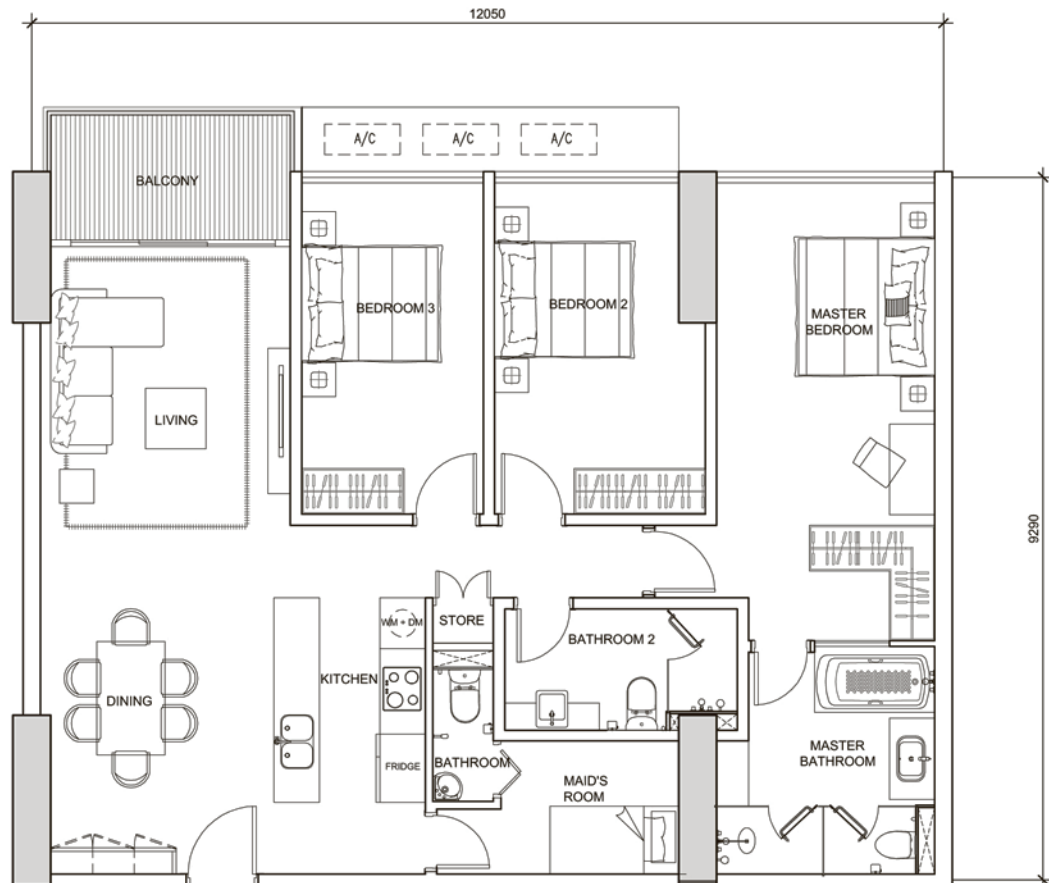

3 Bdrm + Maid

Type GA

119.33 sqm*

T1-18-09 to T1-30-09

T1-18-10 to T1-30-10

T2-18-09 to T2-30-09

T2-18-10 to T2-30-10

* Including A/C ledge, terrace or roof garden, whichever is applicable.
All plans subject to change. Not drawn to scale, for illustration purpose only