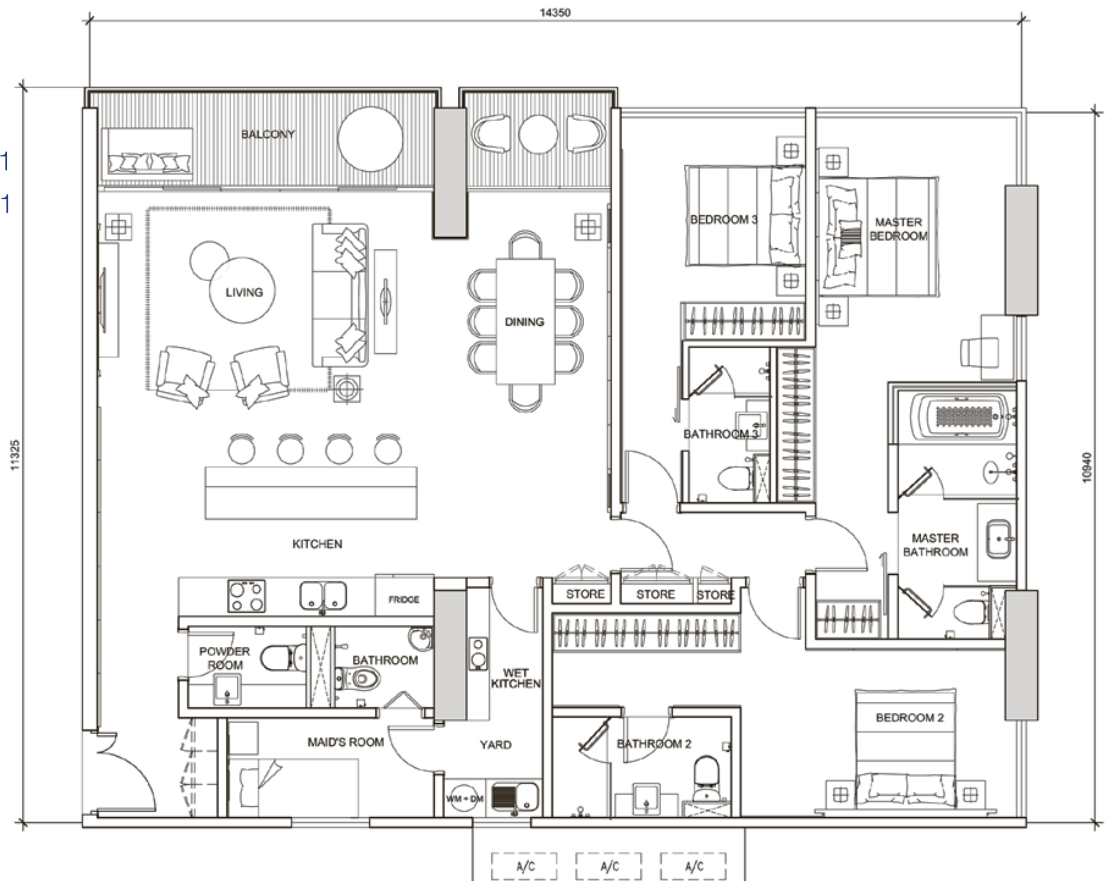

3 Bdrm + Maid + Yard

Type GC

163.16 sqm*

T1-18-11 to T1-30-11

T2-18-11 to T2-30-11

* Including A/C ledge, terrace or roof garden, whichever is applicable.

All plans subject to change. Not drawn to scale, for illustration purpose only